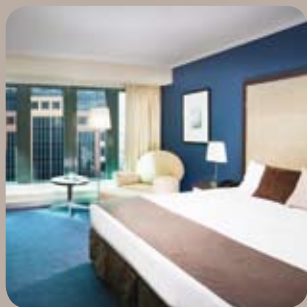

Novotel room: your own living area

- 324 contemporary rooms
- High speed and wireless internet access
- LCD flat screen TV
- In-house movies
- Large work station
- Novotel dream duvet
- Tea and coffee making facilities
- Mini-bar
- In-room safe
- Non smoking rooms
- Special access rooms